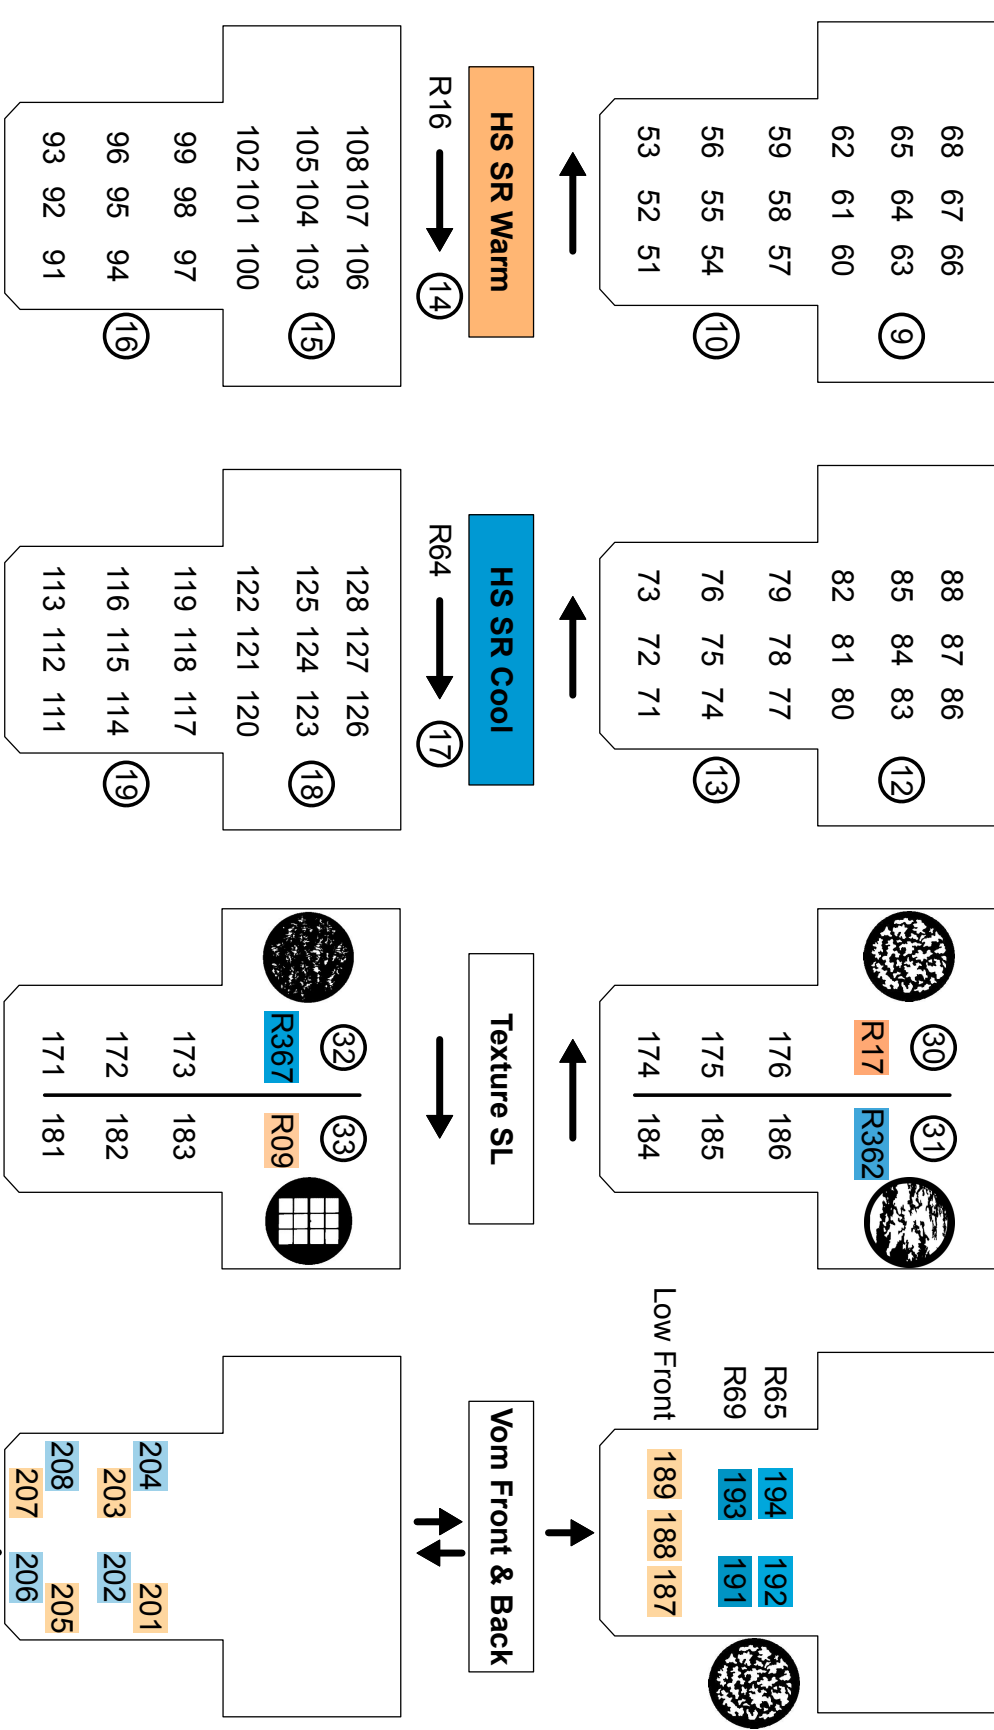

A Man of No Importance

Director: Vincent Cardinal Co-LD: Abbey Kojima
 Arthur Miller Theatre Co-LD: Rob Murphy
 November 17-20, 2016 Lighting Dir.: Mark Berg

SPECIALS

Ch	Location	Description
213	Cat 3 US #1	Bus SL Diag
214	Cat 3 US #2	Bus SL Diag
223	Cat 3 US #11	Bus SR Diag
224	Cat 3 US #12	Bus SR Diag
229	Cat 1 US #7	Butcher Window
237	Cat 1 DS #3	Bus Garage
238	Cat 1 DS #14	Bus Garage

Curtain Warmers 251
 FX - Light 252
 FX - Motion 253

Moon Box 320
 Practicals 321-324
 Footlights - Center 325
 Footlights - Outside 326

CYC

(26)	(27)	(28)	(29)
311 & 312	313	314	315
301 & 302	303	304	305

GR 7E

VL 1000s

Gobos:
 1. Squares
 2. Wiggly Blobs
 3. Pointy Blobs
 4. Alpha Rays
 5. Knot

408 → 407
 403 402 401
 406 405 404

House	450
Tube Lights	451
Unwanted House Works	452
	453
Spots	298 & 299