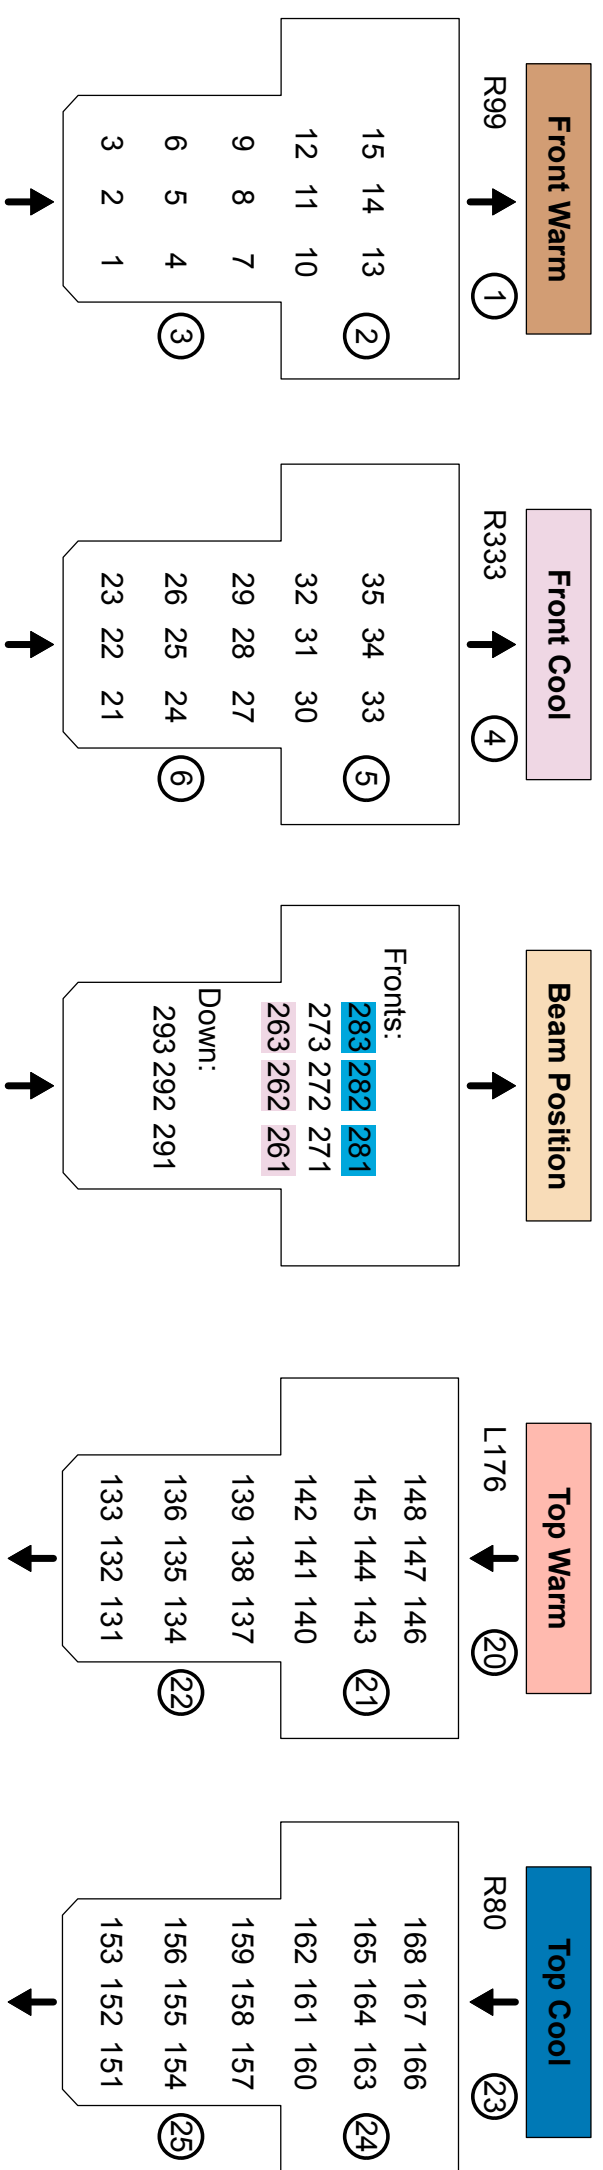

A Man of No Importance

Director: Vincent Cardinal Co-LD: Abbey Kojima
 Arthur Miller Theatre Co-LD: Rob Murphy
 November 17-20, 2016 Lighting Dir.: Mark Berg

SPECIALS

Ch	Location	Description
213	Cat 3 US #1	Bus SL Diag
214	Cat 3 US #2	Bus SL Diag
223	Cat 3 US #11	Bus SR Diag
224	Cat 3 US #12	Bus SR Diag
229	Cat 1 US #7	Butcher Window
237	Cat 1 DS #3	Bus Garage
238	Cat 1 DS #14	Bus Garage

Curtain Warmers 251
 FX - Light 252
 FX - Motion 253

Moon Box 320
 Practicals 321-324
 Footlights - Center 325
 Footlights - Outside 326

CYC

(26)	(27)	(28)	(29)
311 & 312	313	314	315
301 & 302	303	304	305

GR 7E

VL 1000s

Gobos:
 1. Squares
 2. Wiggly Blobs
 3. Pointy Blobs
 4. Alpha Rays
 5. Knot

408 → 407
 403 402 401
 406 405 404

House	450
Tube Lights	451
Unwanted House Works	452
	453
Spots	298 & 299