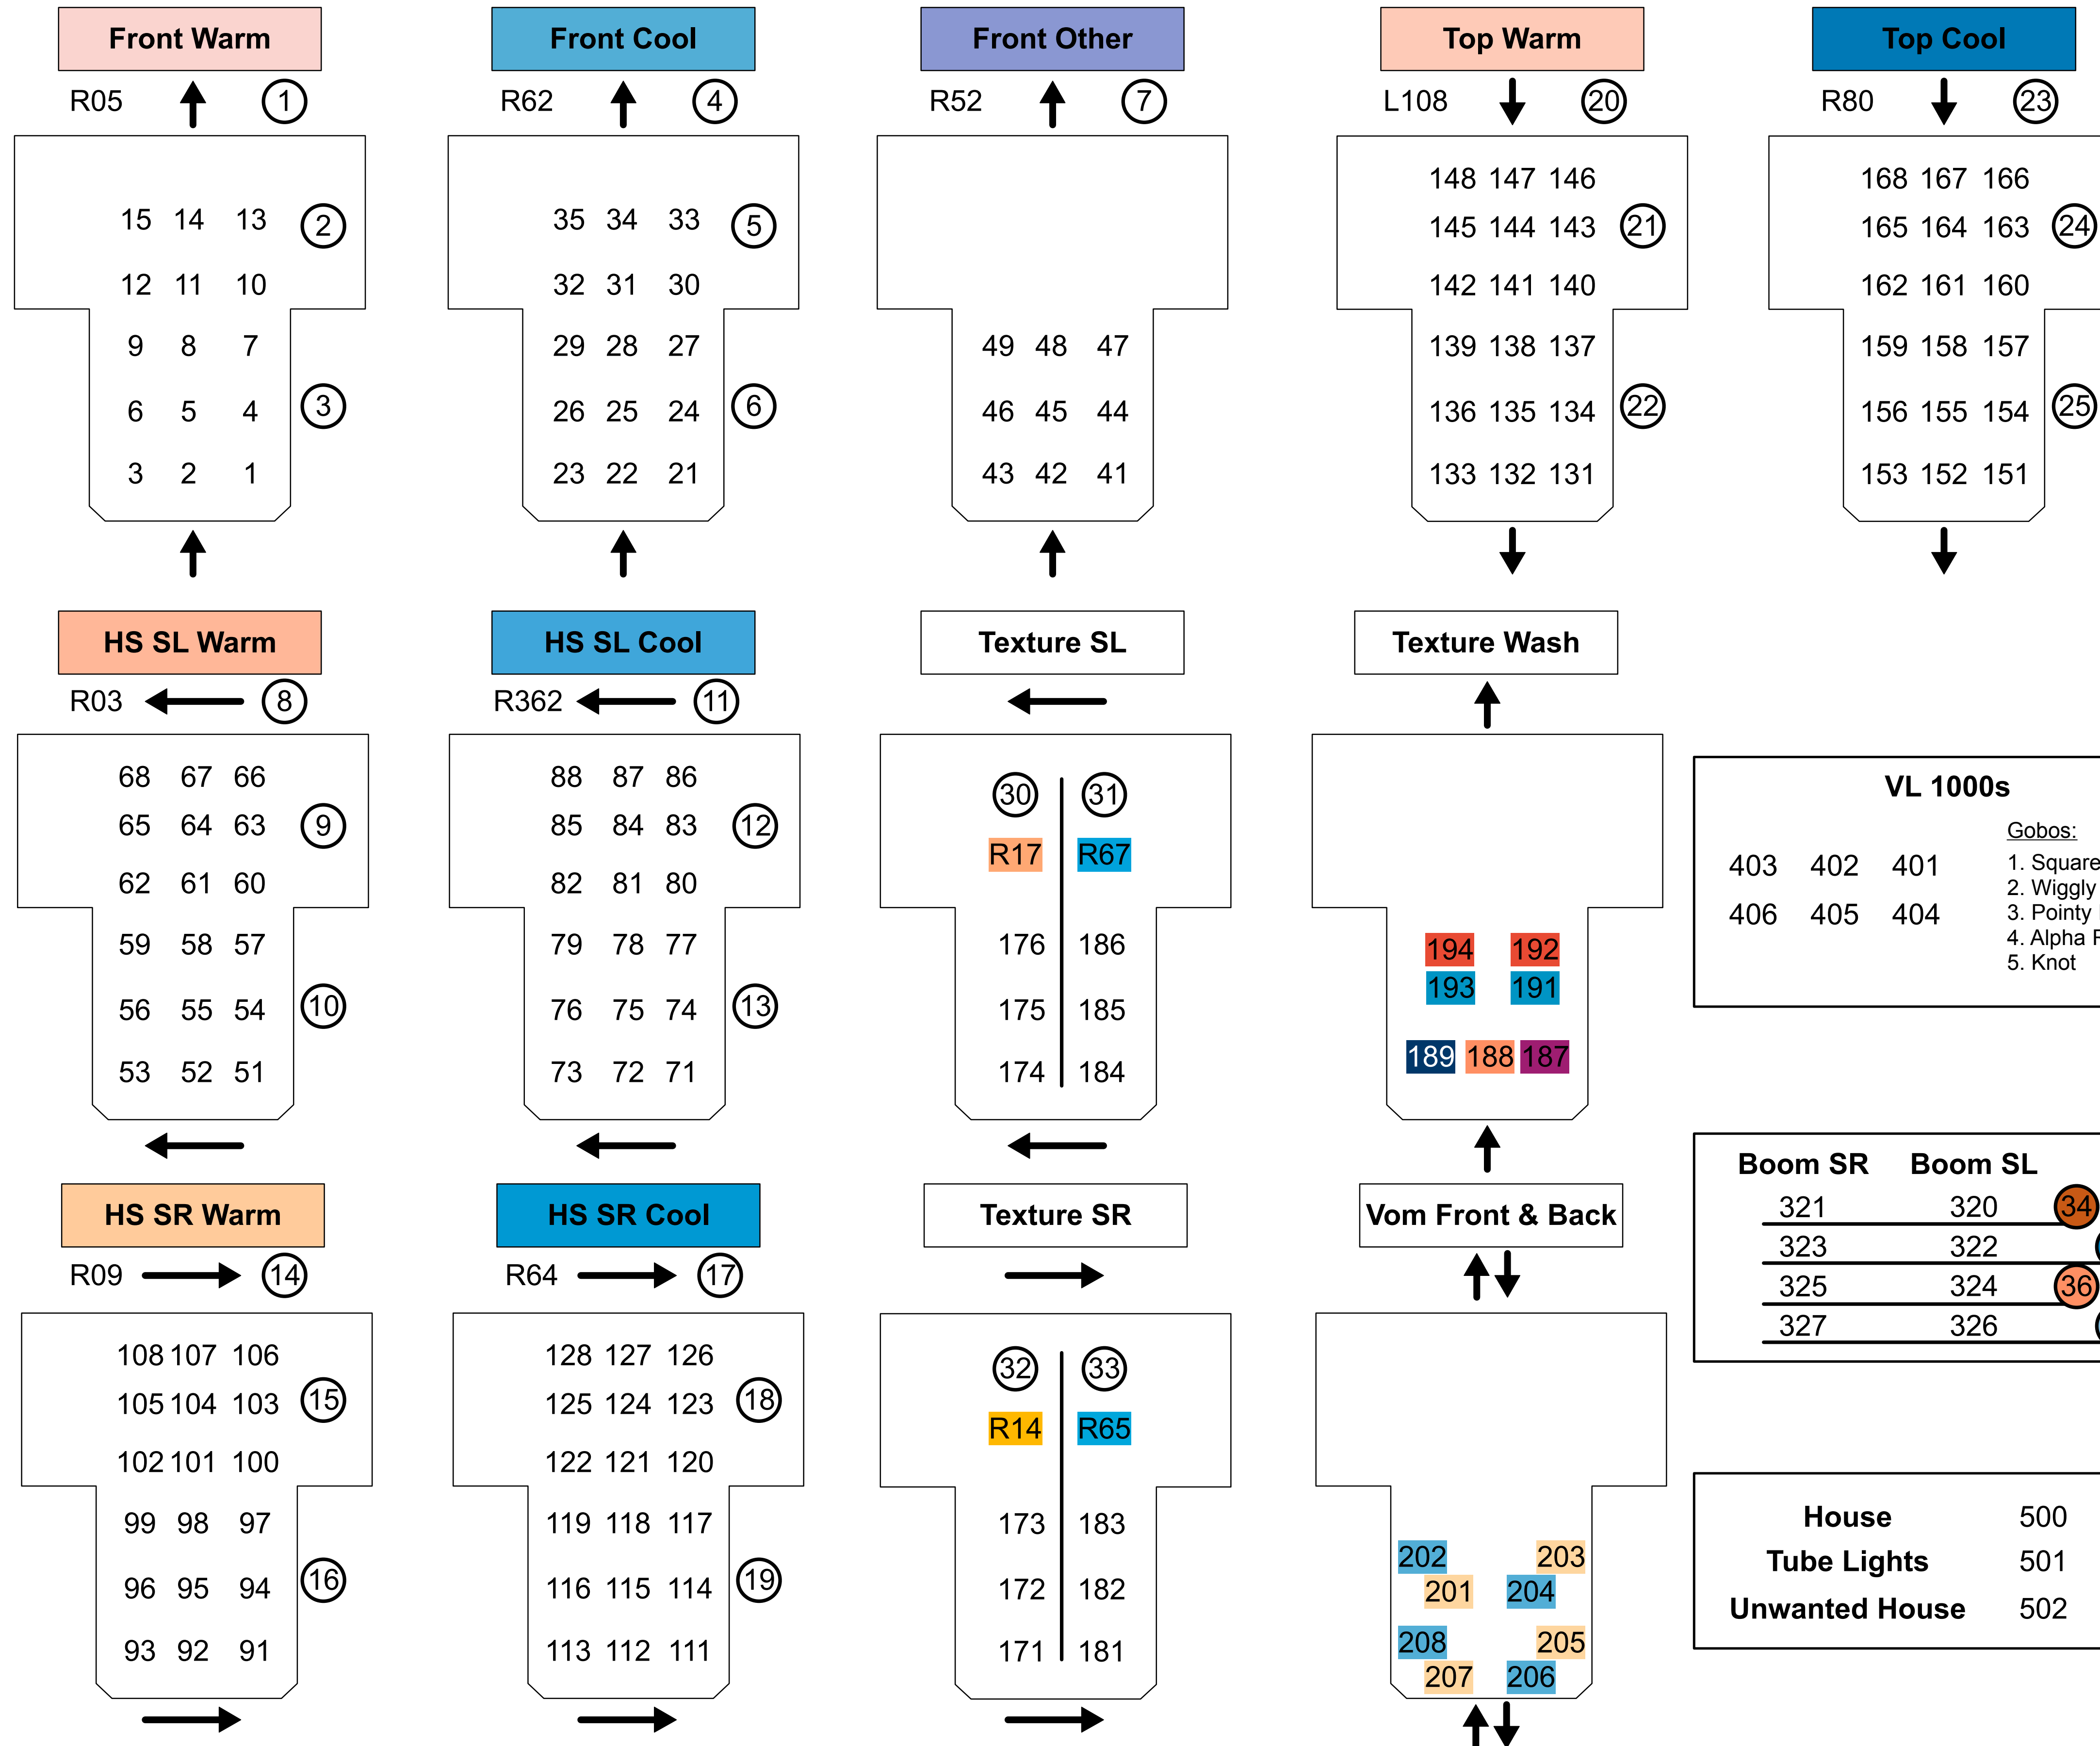

The Arabian Nights

SPECIALS

Ch	Location	Description
214	Cat 3 DS #1	
215	Cat 3 DS #2	
216	Cat 3 DS #12	
217	Cat 3 US #1	Drape Cool R64
218	Cat 3 US #2	
219	Cat 3 US #12	Drape Warm L176
231	Cat 2 DS #2	
232	Cat 2 DS #6	
233	Cat 2 DS #7	C Mattress Special
234	Cat 2 DS #10	Music Special
235	Cat 2 DS #11	
236	Cat 2 DS #14	
220	Cat 2 US #3	SL Panel - R68
221	Cat 2 US #5	Front of DJ Special
222	Cat 2 US #7	SR Panel - R68
237	Cat 1 DS #3	Blue Back for Boat
238	Cat 1 DS #14	Blue Back for Boat
223	Cat 1 US #5	USC Special - R03
224	Cat 1 US #7	USC Special - R64
225	Cat 1 US #9	USC Special - R09
211	Up Balc C #1	
212	Up Balc C #5	
213	Up Balc C #12	
251	Lw Balc C #4	
252	Lw Balc C #5	Warm Low R05
253	Lw Balc C #6	Cool Low R62
239	1 Electric #1	
240	1 Electric #2	
241	1 Electric #5	
242	1 Electric #8	
243	1 Electric #11	
244	1 Electric #12	