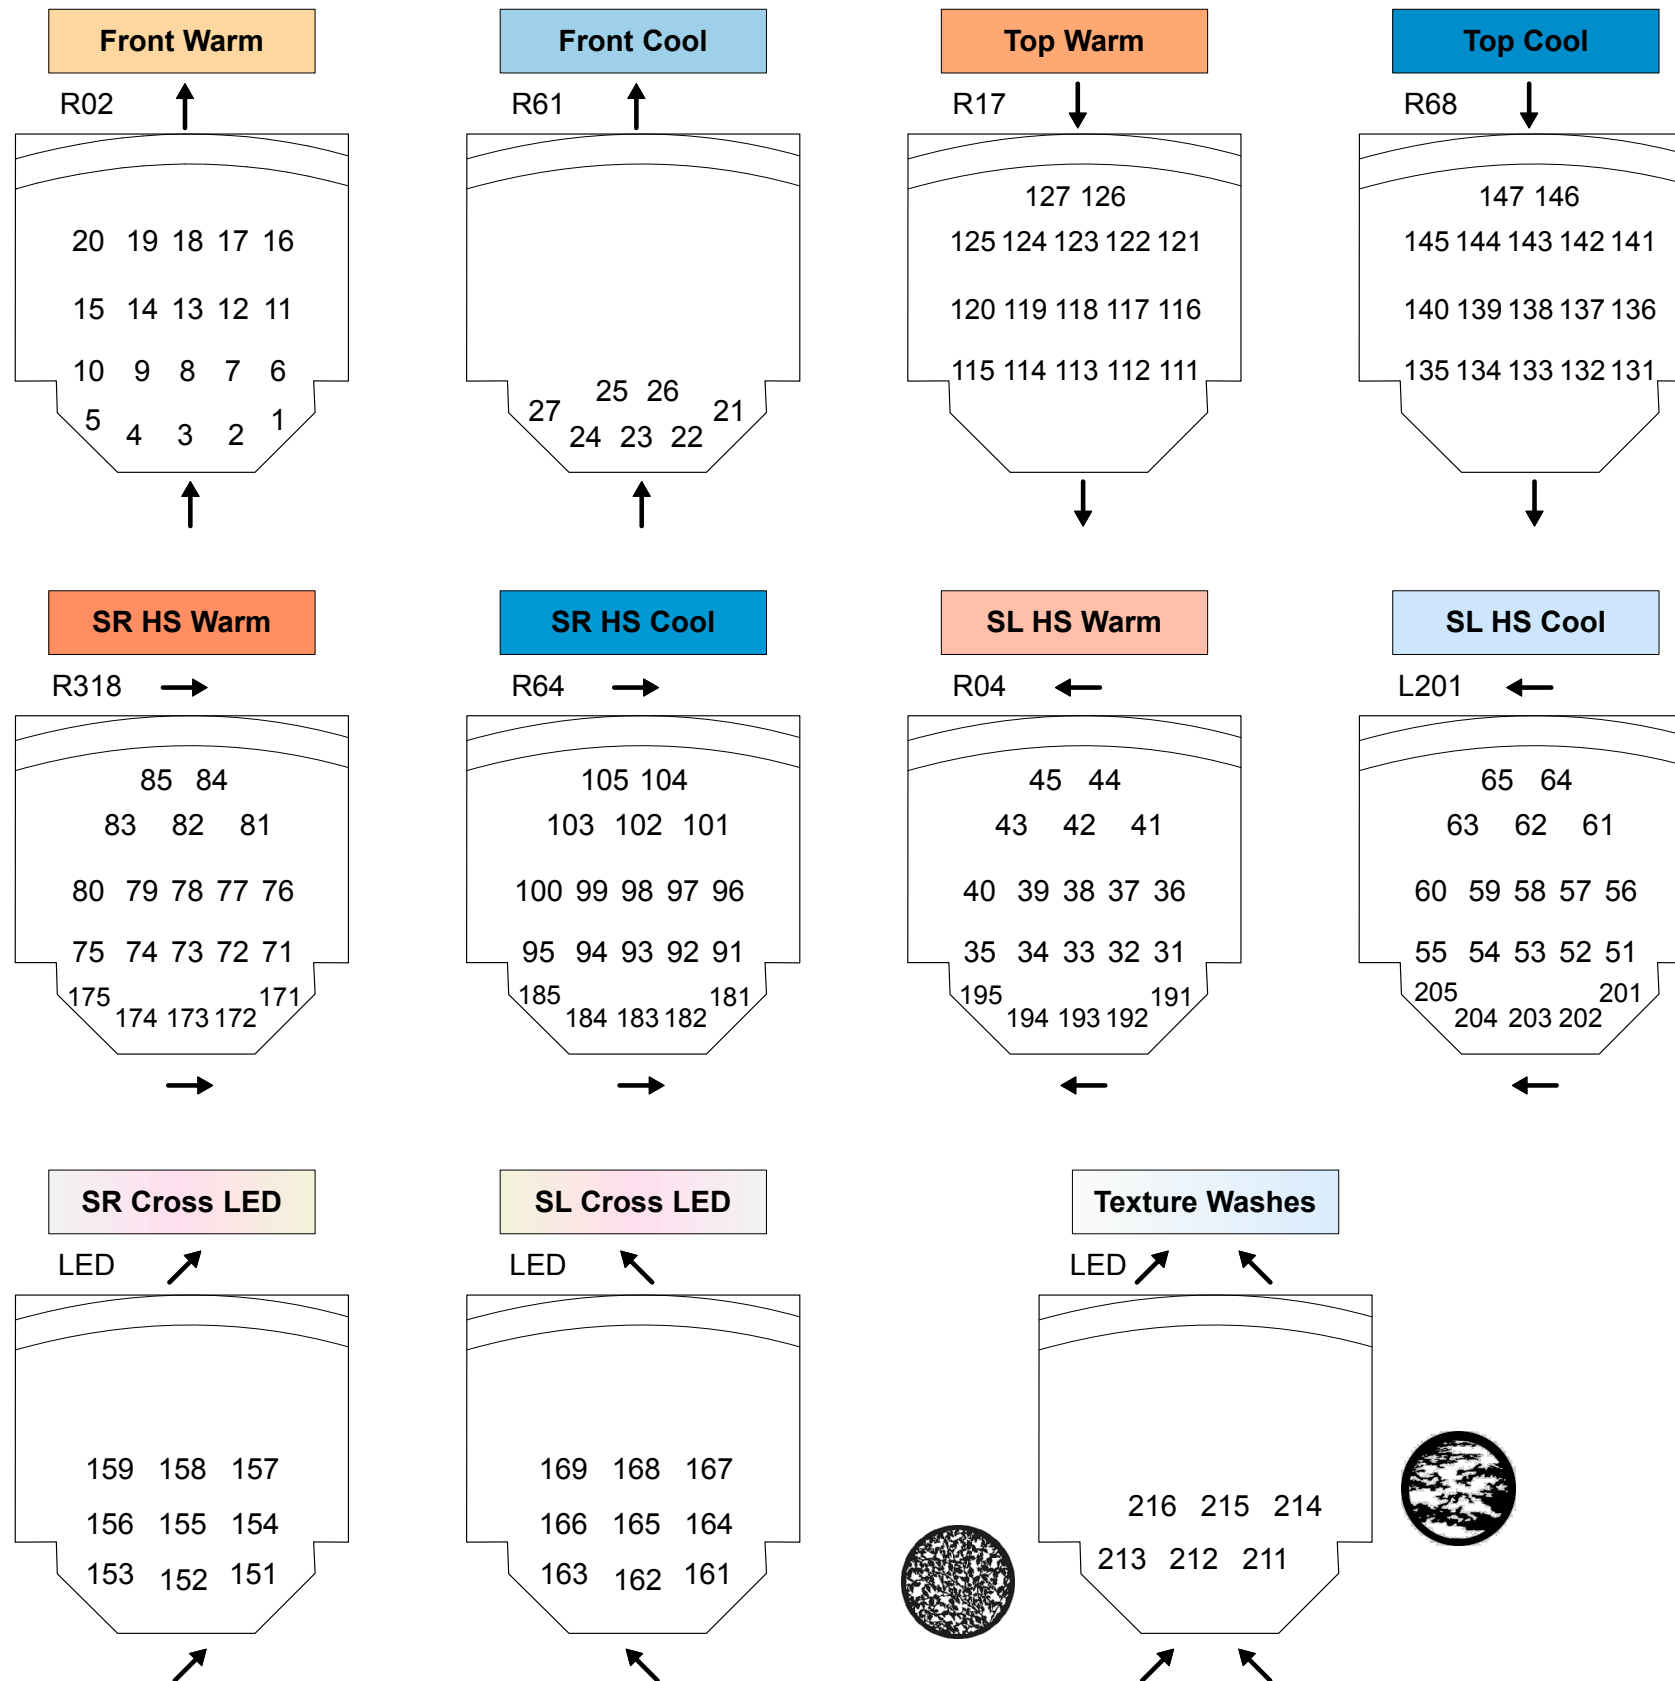

Mr. Burns: A Post-Electric Play

LED Striplights:
Skylight: 221 - 224
Top Cyc: 231 - 236
Ground Row Cyc: 241 - 246

String Lights #1:
Orchestra Lamps: 251
String Lights: 252

String Lights #2:
Chandeliers: 253
Hanging Lamps: 254
Orchestra Lamps: 255
String Lights: 256

Curtain Warmers: 218
Act II TV: 281
Walk-Ons: 282 - 287

Floor Mounts:
Fire Pit: 290
Fire Pit/Gas Lamp: 291
Gas Lamp: 292

Follow Spot: 300

US Bike Platform:
271 - 276

Sconces:
SL Wall: 261 SR Wall: 262

House: 500
Works: 501-503